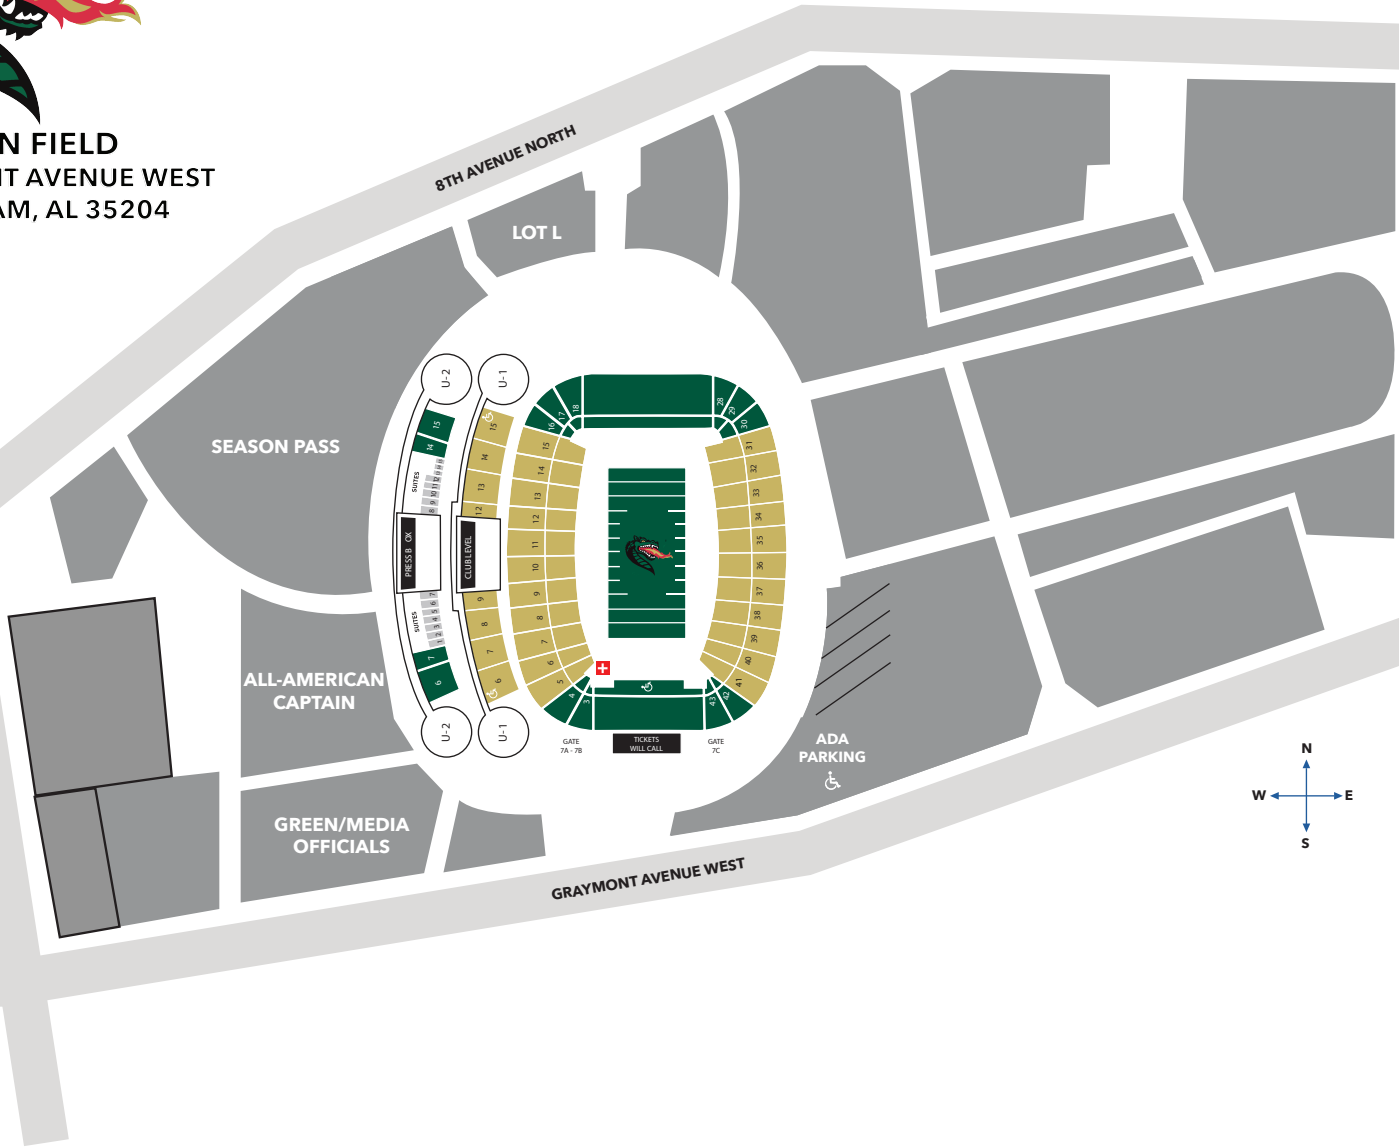

**LEGION FIELD**  
400 GRAYMONT AVENUE WEST  
BIRMINGHAM, AL 35204

TO INTERSTATE 20/59  
←

TO INTERSTATE 20/59  
←

1ST STREET

TO INTERSTATE 65  
**RIDESHARE LOT**