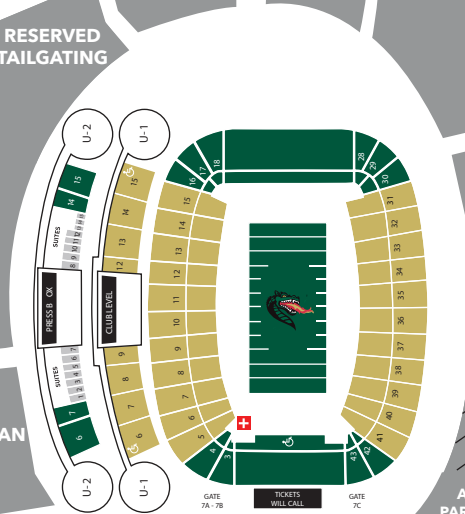

LEGION FIELD
400 GRAYMONT AVENUE WEST
BIRMINGHAM, AL 35204

TO INTERSTATE 20/59
←

TO INTERSTATE 20/59
←

BLAZER VILLAGE
(NO PARKING)

ALL-AMERICAN CAPTAIN

GREEN/MEDIA OFFICIALS

RESERVED TAILGATING

SEASON PASS

LOT L

8TH AVENUE NORTH

ADA PARKING

GRAYMONT AVENUE WEST

TO INTERSTATE 65

RIDESHARE LOT

1ST STREET