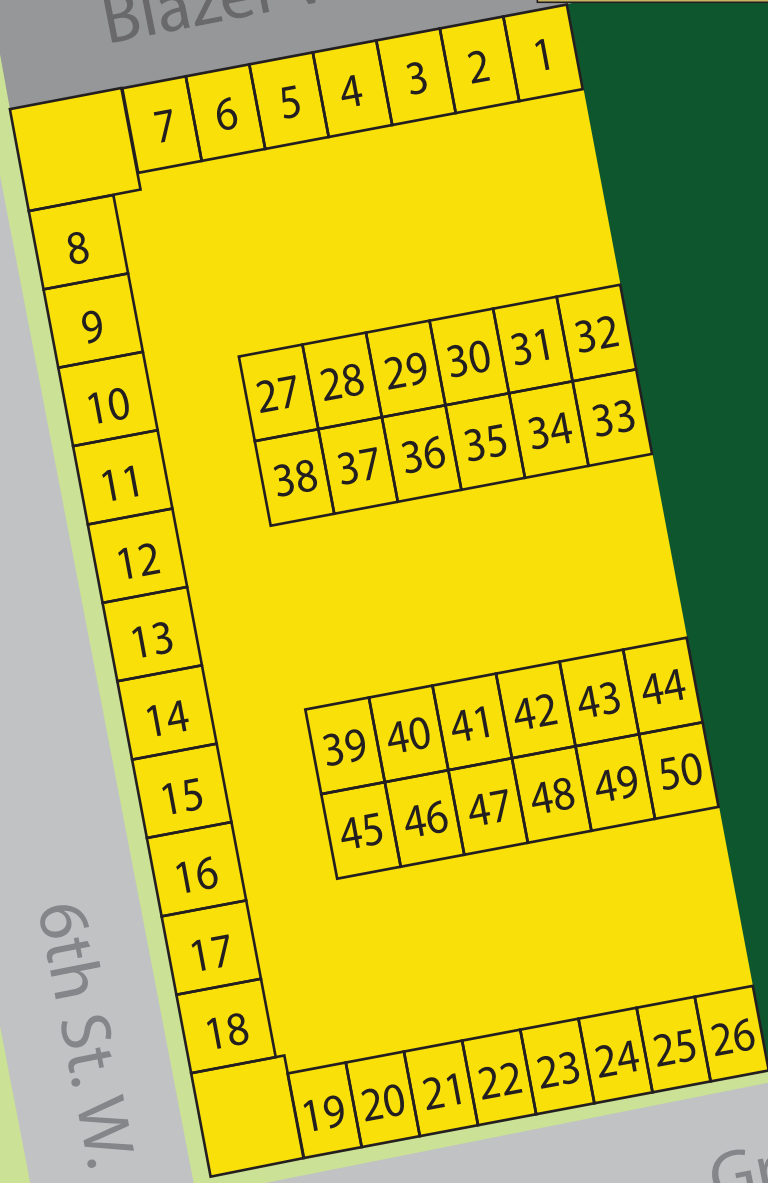

Blazer Village

RESERVED STUDENT TAILGATE LOT

6th St. W.

GAMEDAY

6th St. W.

Graymont Ave. N.

Vehicle Entrance

Graymont Ave. N.