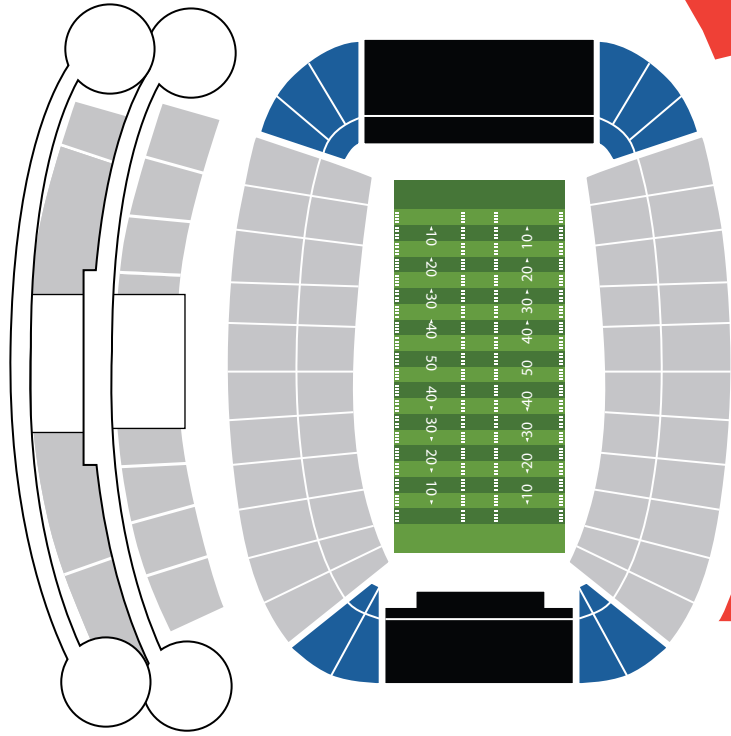

LEGION FIELD STADIUM

400 GRAYMONT AVENUE WEST
BIRMINGHAM, ALABAMA 35204

8TH AVENUE WEST

1ST STREET WEST

6TH STREET WEST

GRAYMONT AVENUE WEST

PARKING LEGEND

 SINGLE GAME PARKING